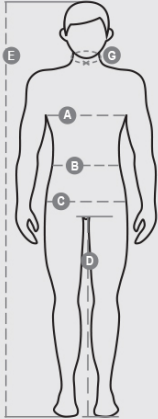

SLOŽENÍ: 58% COTONE 42% ELASTOMULTIESTERE | 100% POLIESTER
 VZHLED: RIPSTOP | MESH
 HMOTNOST: 150 GR/MQ
 VELIKOSTI: XS-S-M-L-XL-XXL-3XL-4XL-5XL
 OBAL: 1/20
 HS CODE: 62034211

BARVY

BÍLÁ
00000

ŽELEZNÁ ŠEDÁ
13067

Professional - Trousers

| International sizes | | XXS | XS | S | M | L | XL | XXL | 3XL | 4XL | 5XL |
|---------------------|----------|---------|---------|---------|-----------|-----------|-----------|-----------|-----------|-----------|-----------|
| IT - DE | | 38/40 | 42/44 | 46/48 | 50 | 52 | 54 | 56/58 | 60/62 | 64/66 | 68/70 |
| FR - ES | | 34/36 | 38/40 | 42/44 | 46 | 48 | 50 | 52/54 | 56/58 | 60/62 | 64/66 |
| UK | | 30/31 | 33/34 | 36/38 | 39 | 41 | 42 | 44/46 | 47/48 | 50/52 | 53/55 |
| Waist | (G) - cm | 66 - 70 | 73 - 76 | 80 - 84 | 85 - 88 | 89 - 92 | 94 - 98 | 100 - 105 | 108 - 113 | 116 - 120 | 124 - 128 |
| | (G) - in | 26 - 27 | 28 - 29 | 31 - 32 | 33 - 34 | 35 - 36 | 37 - 38 | 39 - 41 | 42 - 44 | 45 - 47 | 48 - 50 |
| Hips | (A) - cm | 81 - 86 | 88 - 92 | 95 - 99 | 101 - 104 | 105 - 109 | 110 - 114 | 115 - 120 | 124 - 128 | 132 - 136 | 140 - 144 |
| | (A) - in | 32 - 33 | 34 - 36 | 37 - 38 | 39 - 40 | 41 - 42 | 43 - 44 | 45 - 46 | 48 - 50 | 51 - 53 | 54 - 56 |
| Inside leg | (B) - cm | 84 | 85 | 86 | 86 | 87 | 87 | 88 | 88 | 88 | 89 |
| | (B) - in | 33 | 33 | 33 | 33 | 34 | 34 | 34 | 34 | 34 | 35 |
| Height | (E) - cm | 170/181 | | | 175/187 | | | 175/189 | | | |
| | (E) - in | 67/71 | | | 69/73 | | | 69/75 | | | |